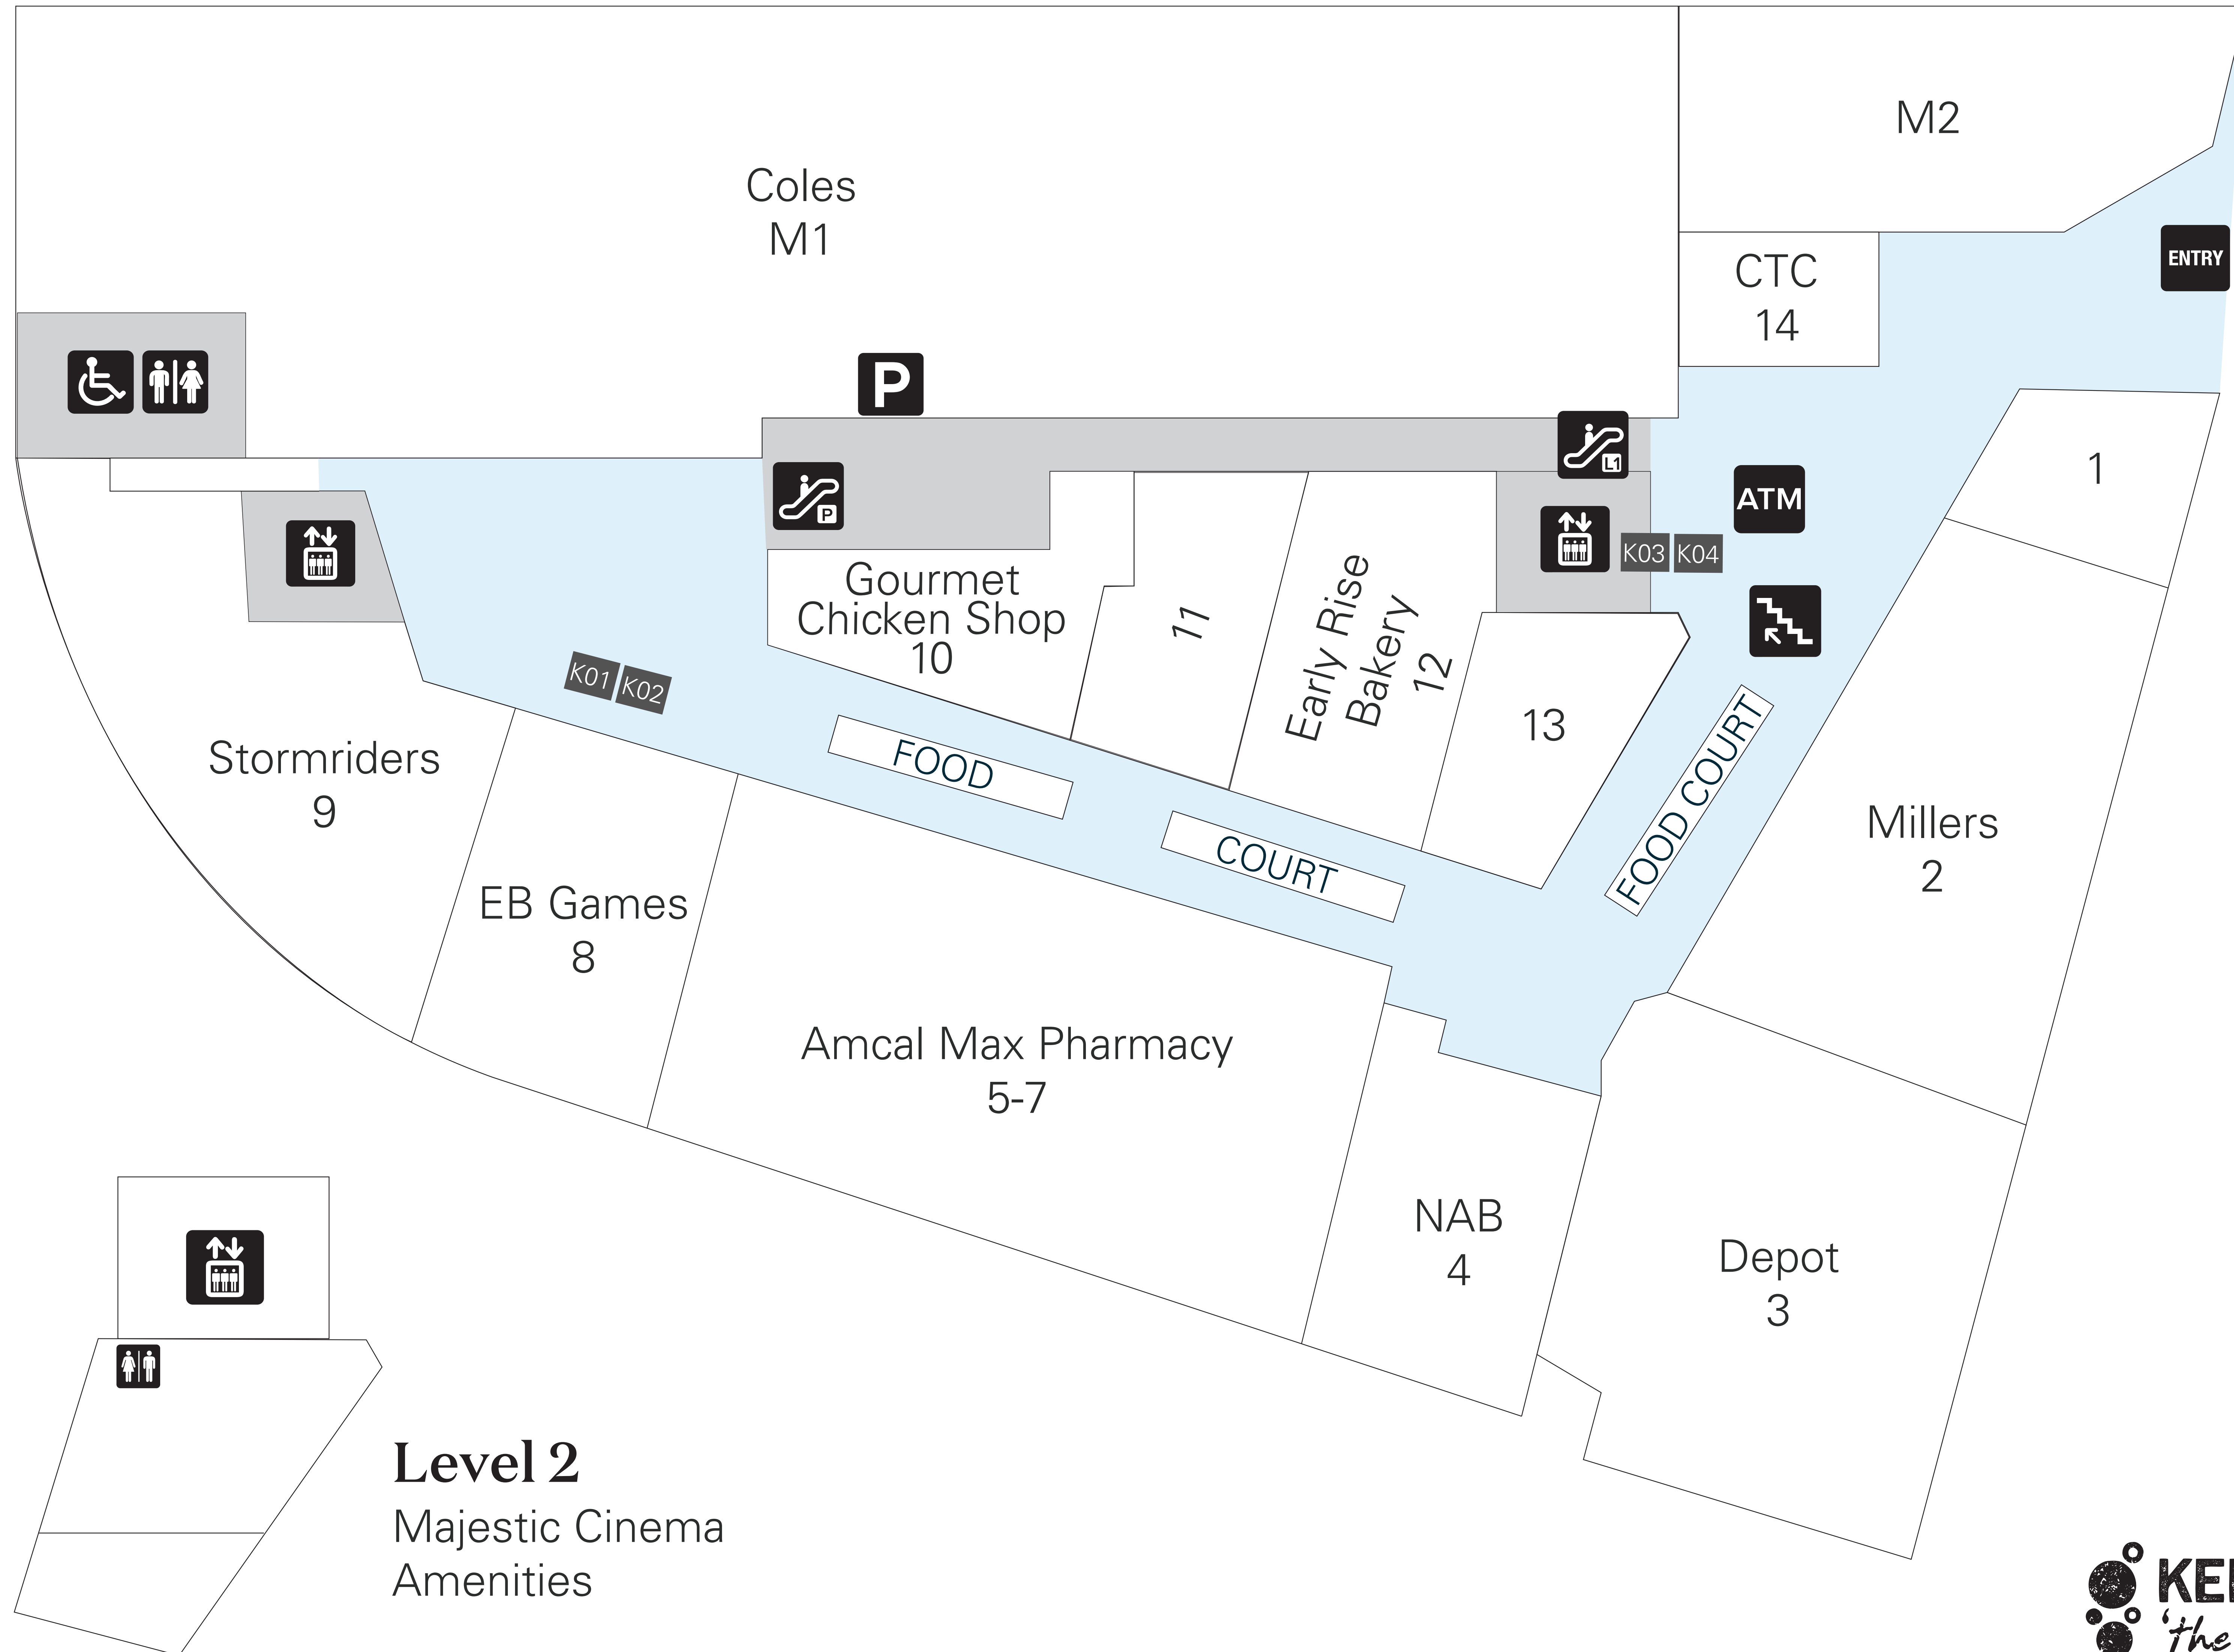

Centre Directory

Level 1

Legend

- Escalator to Level 1
- Escalator to Parking
- Lifts
- Stairs to Level 2 Riverside Movies
- Street Access
- Parents Room
- Toilets
- Disabled
- Undercover Parking with 156 spaces
- Free Wi-Fi
- ATM1 Westpac
- K01 Coin Op Toys
- K02 Coin Op Footballs
- K03 Video Ezy Kiosk
- K04 Kids Ride

Level 2
Majestic Cinema
Amenities