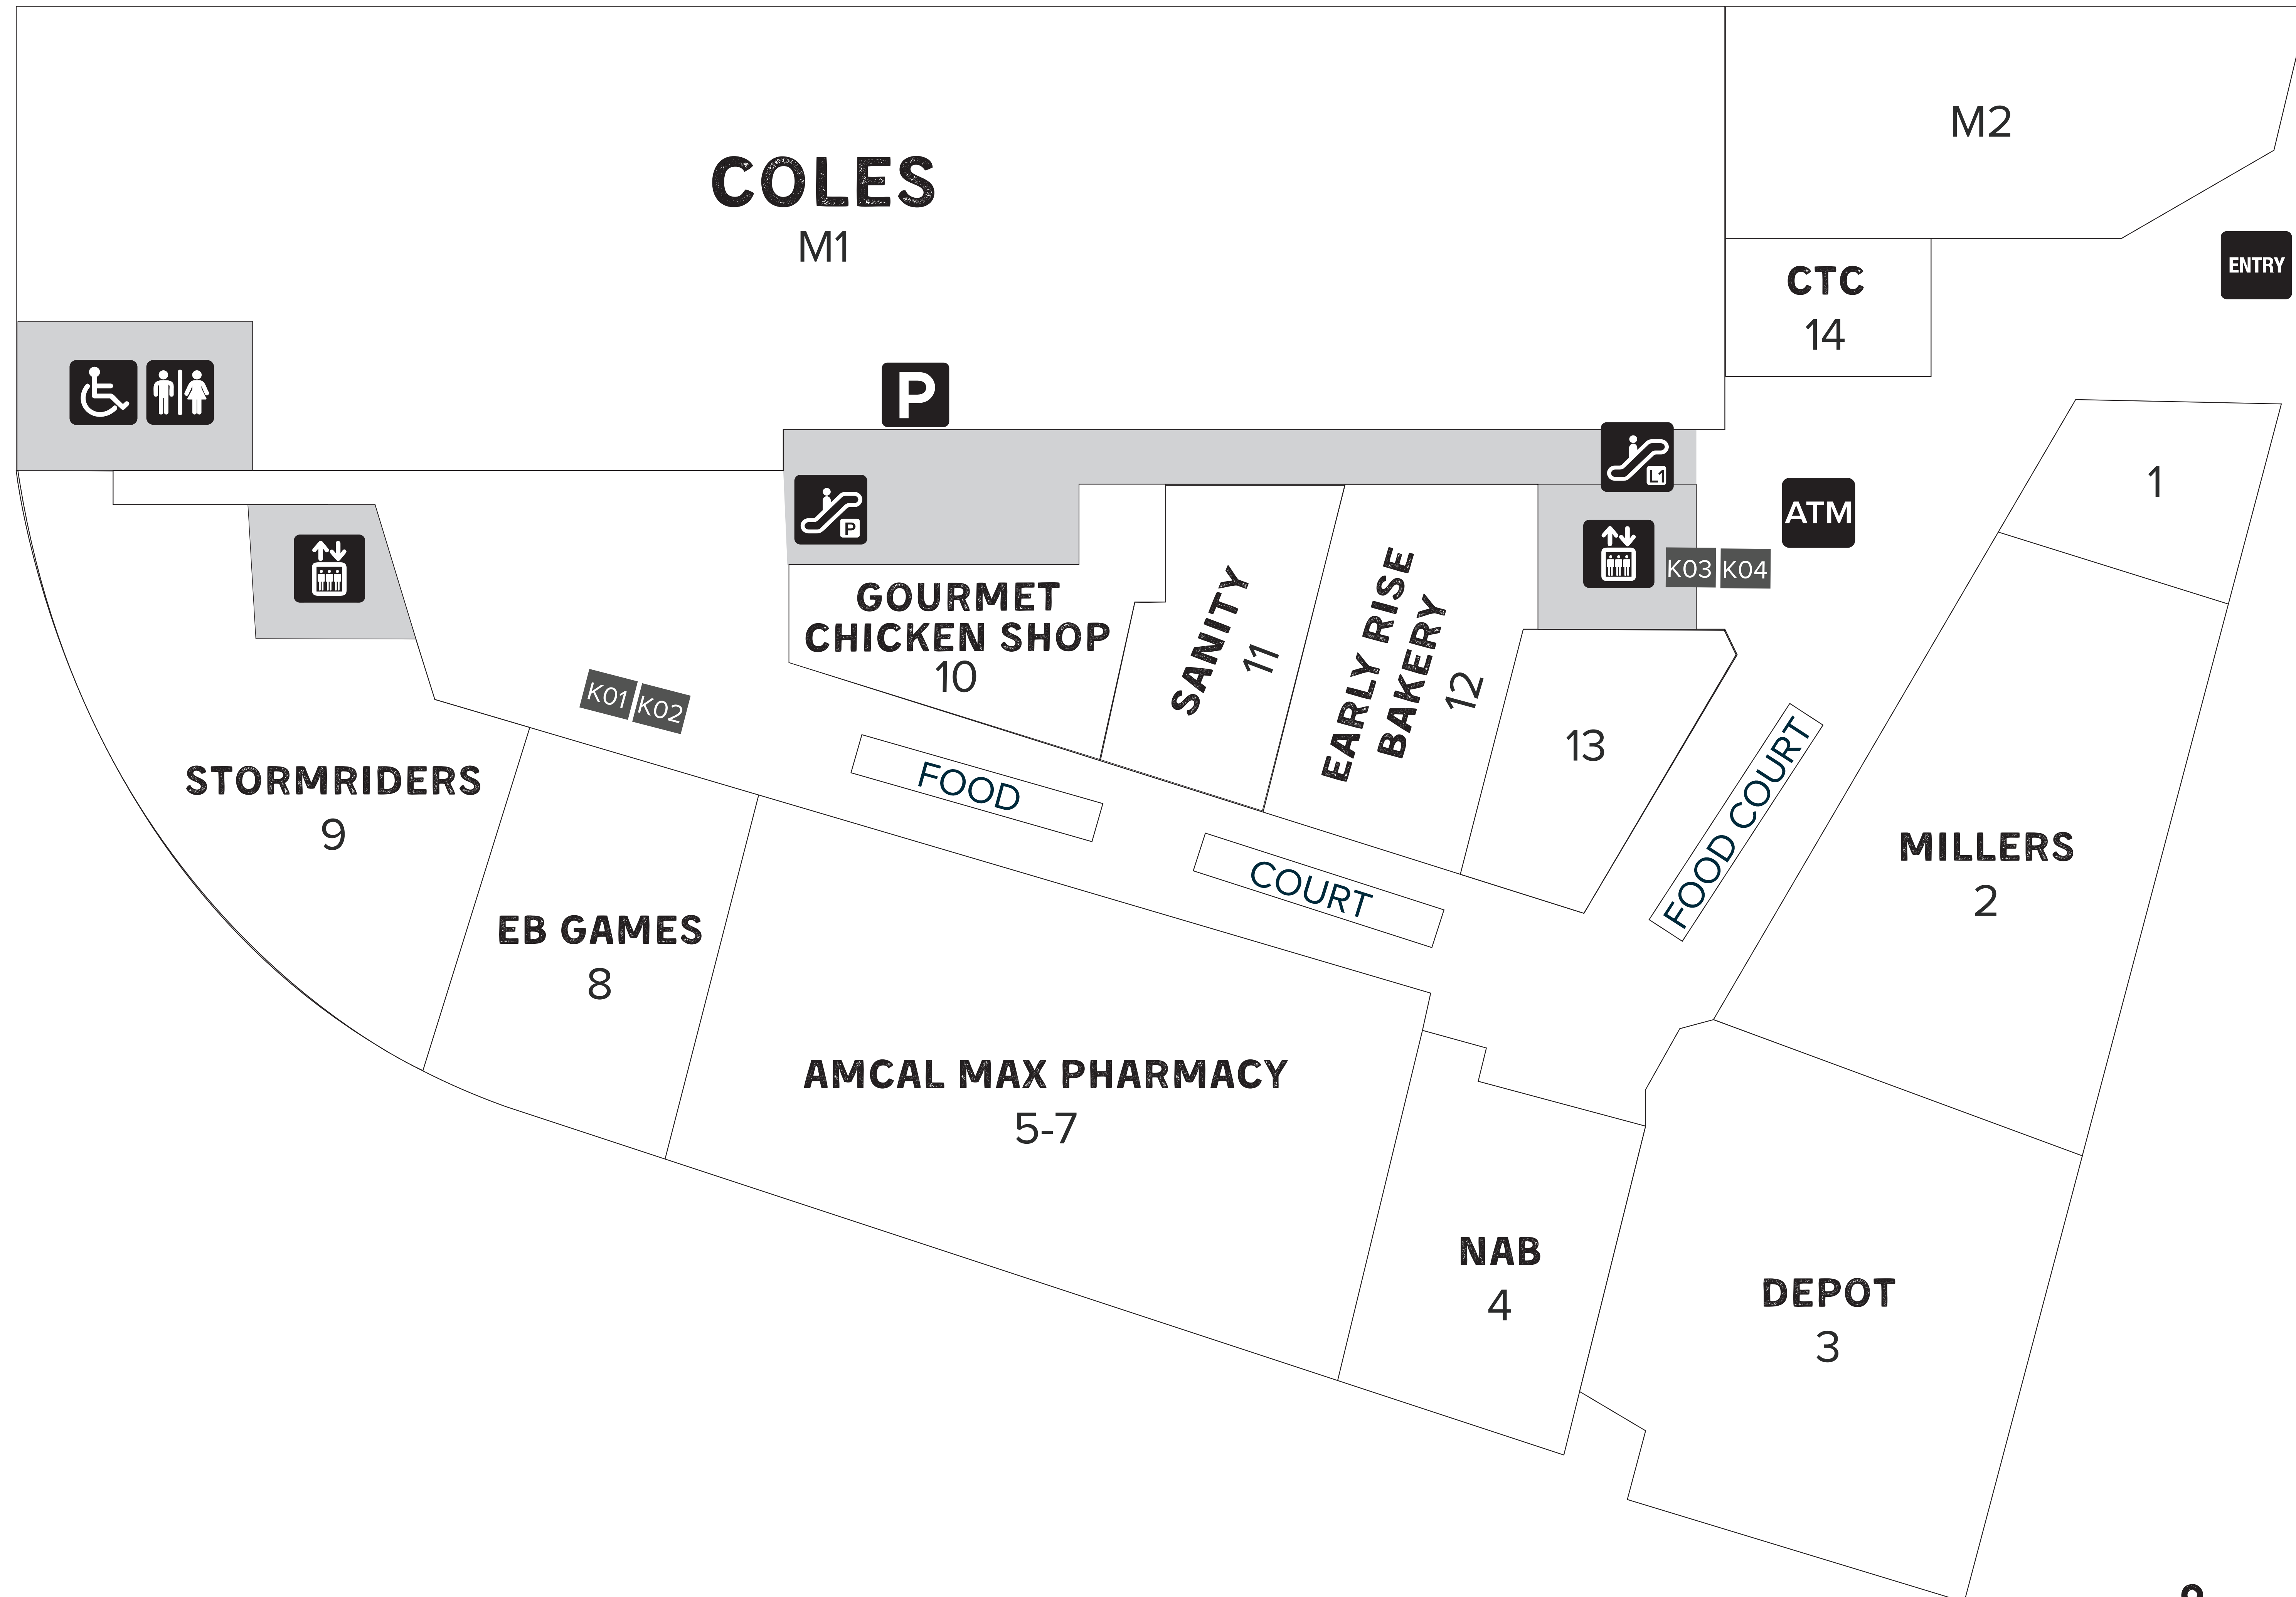

# CENTRE DIRECTORY

## Level 1

## Legend

-  Escalator to Level 1
-  Escalator to Parking
-  Lifts
-  Street Access
-  Parents Room
-  Toilets
-  Disabled
-  Undercover Parking with 156 spaces
-  Free Wi-Fi
-  Westpac
-  K01 Coin Op Toys
-  K02 Coin Op Footballs
-  K03 Video Ezy Kiosk
-  K04 Kids Ride